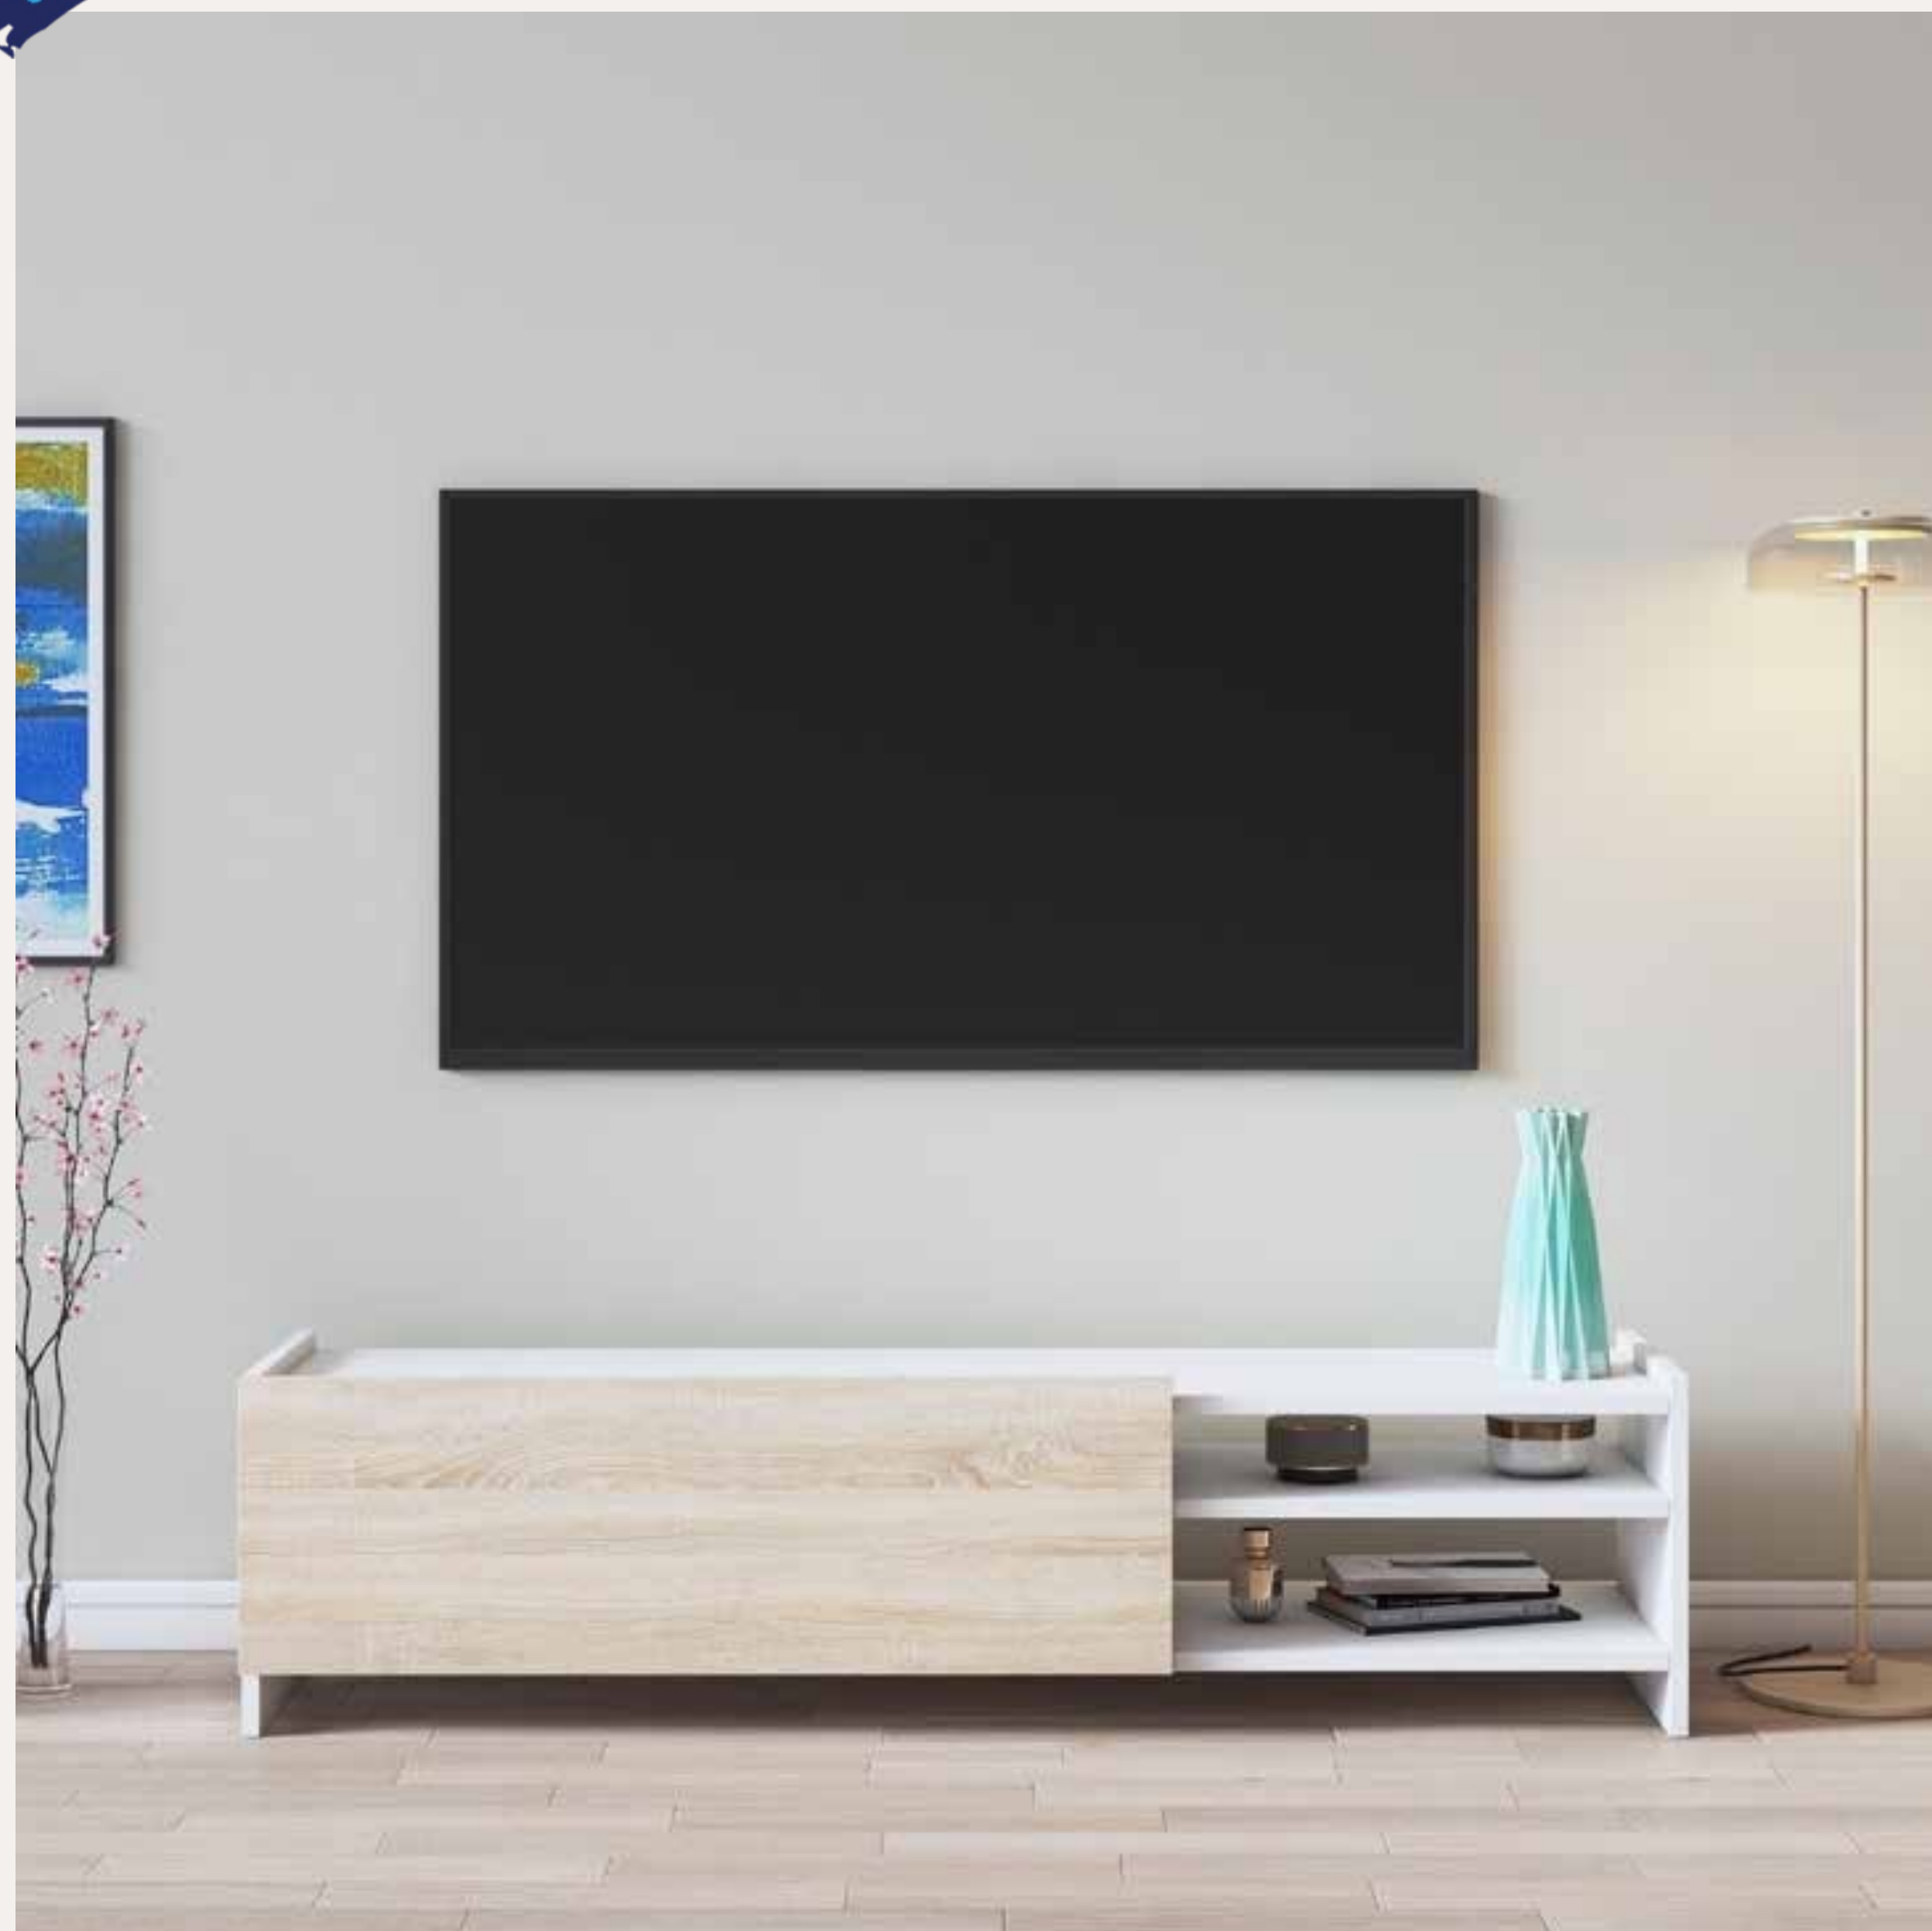

NEW

tv stand