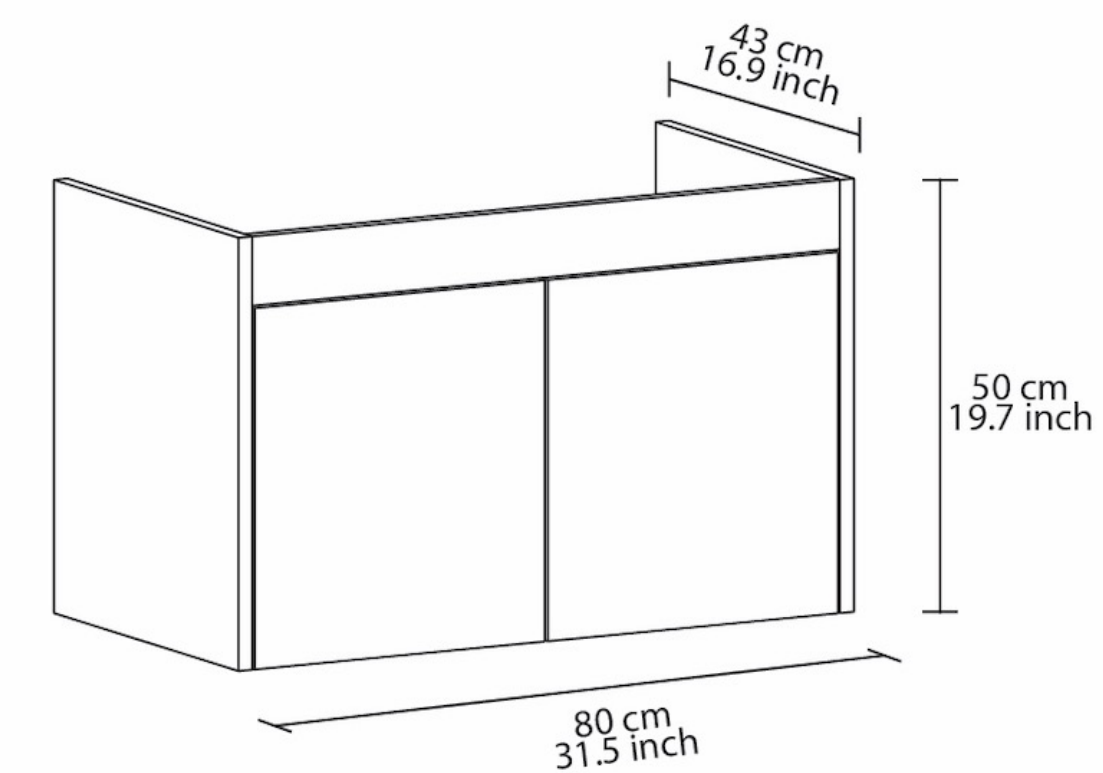

NEW

bathroom vanity

BTH-SOF32-01

SOFIA