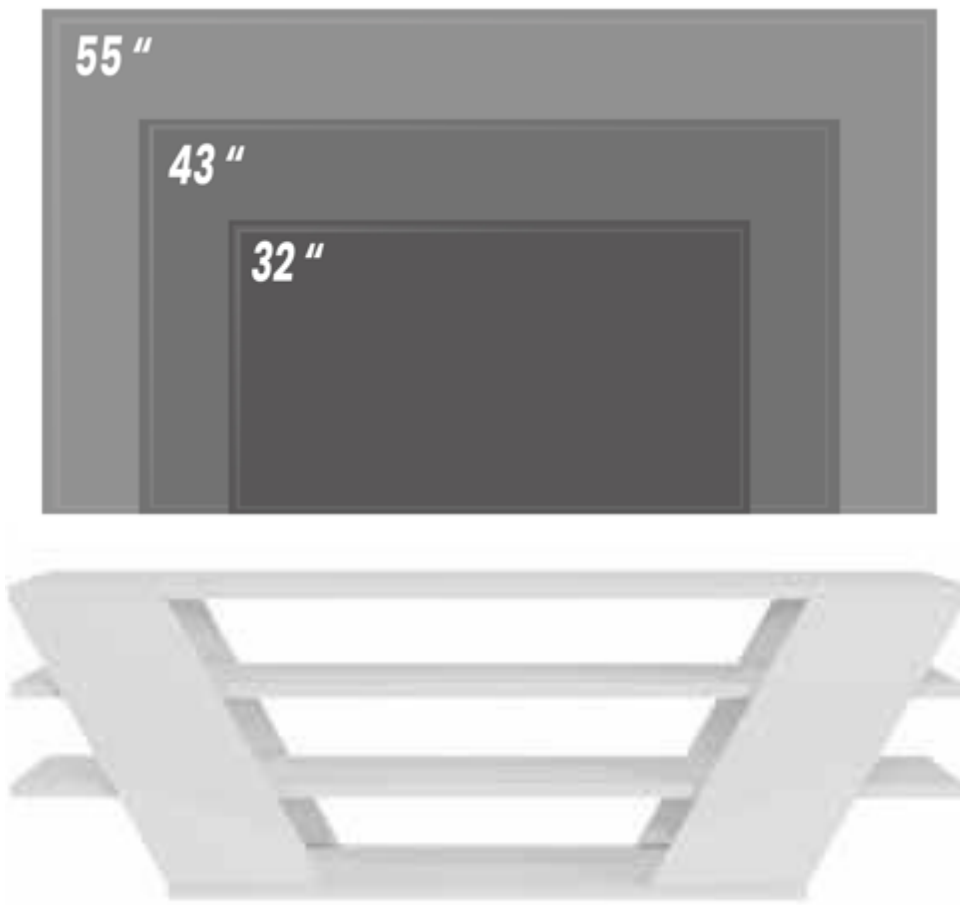

WAG47TS01

Color | High gloss white