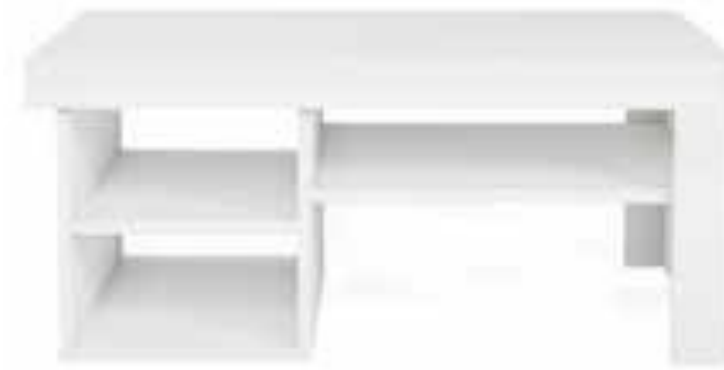

*coffee table*

PRU35CT01

Color | High gloss white + Sonomo

PRU35CT02

Color | Anthracite + Walnut

w	80	d	80	h	46	cm
w	35	d	35	h	18	inch

Max Weight Carried 55 kg | 120 lbs

coffee table