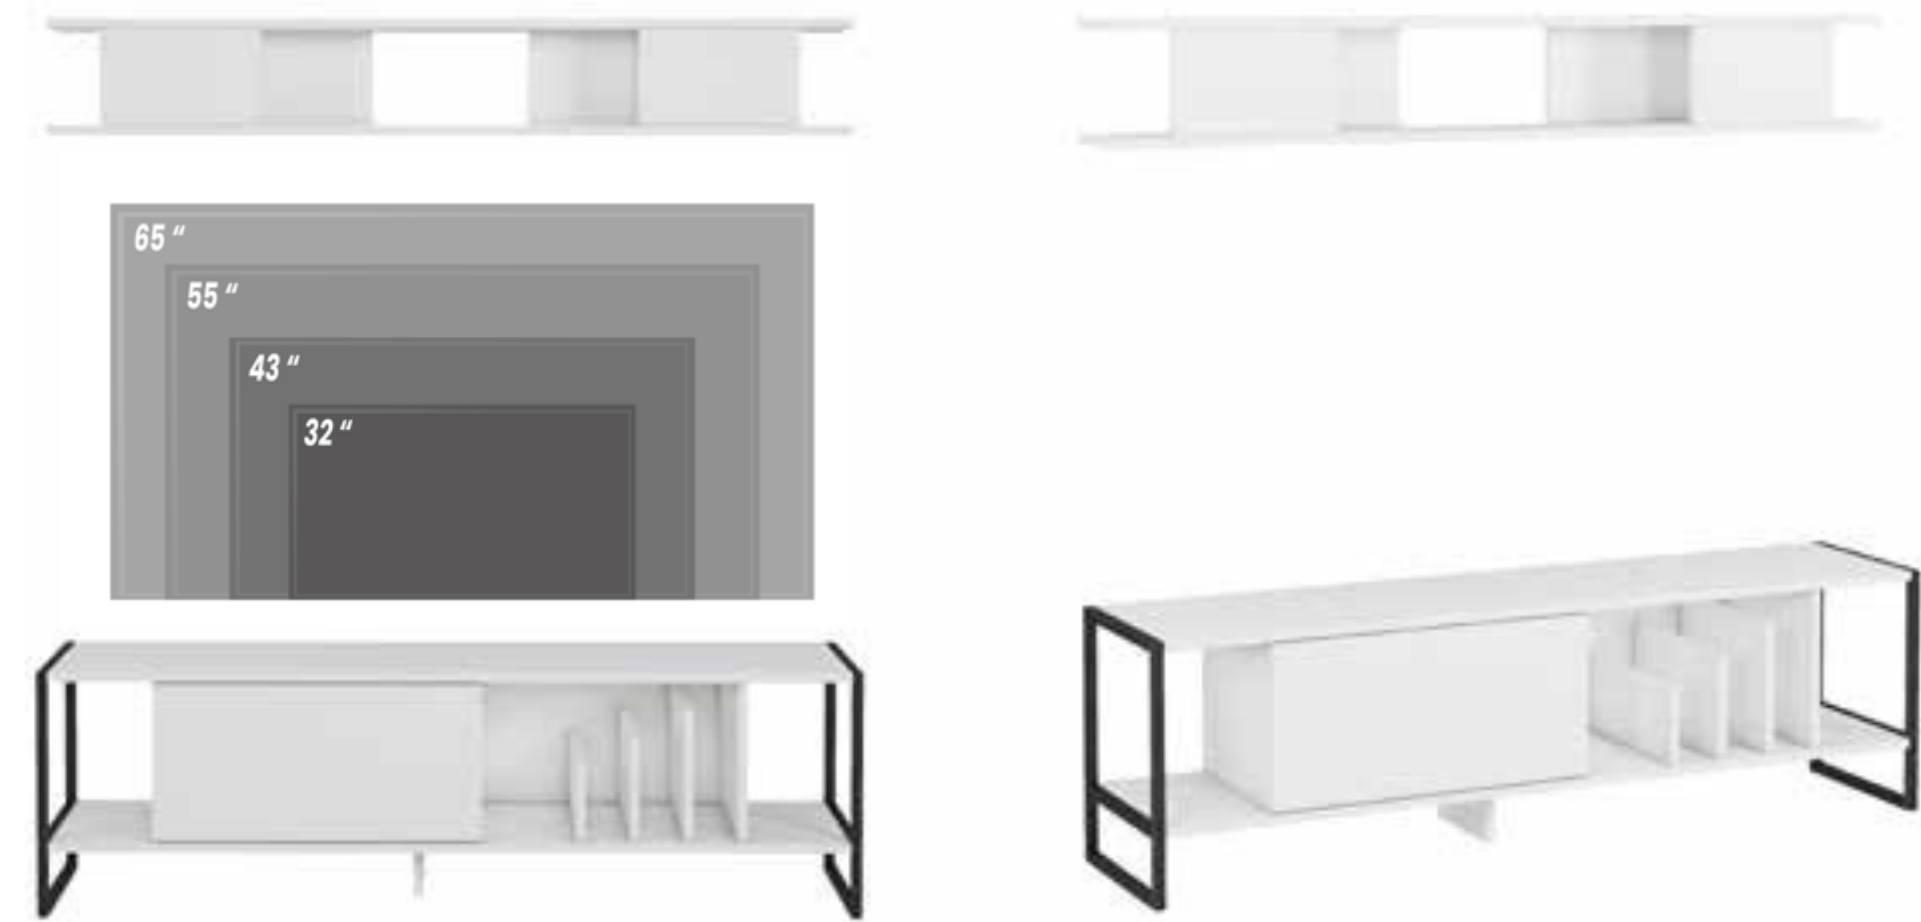

Max Weight Carried	90 kg	200 lbs
--------------------	-------	---------

*tv stand*

GUL63TS01

Color | High gloss white

w 162 d 35 h 64 cm  
w 63,8 d 14 h 25,2 inch

Max Weight Carried 70 kg | 150 lbs

**NEW**

*tv stand*