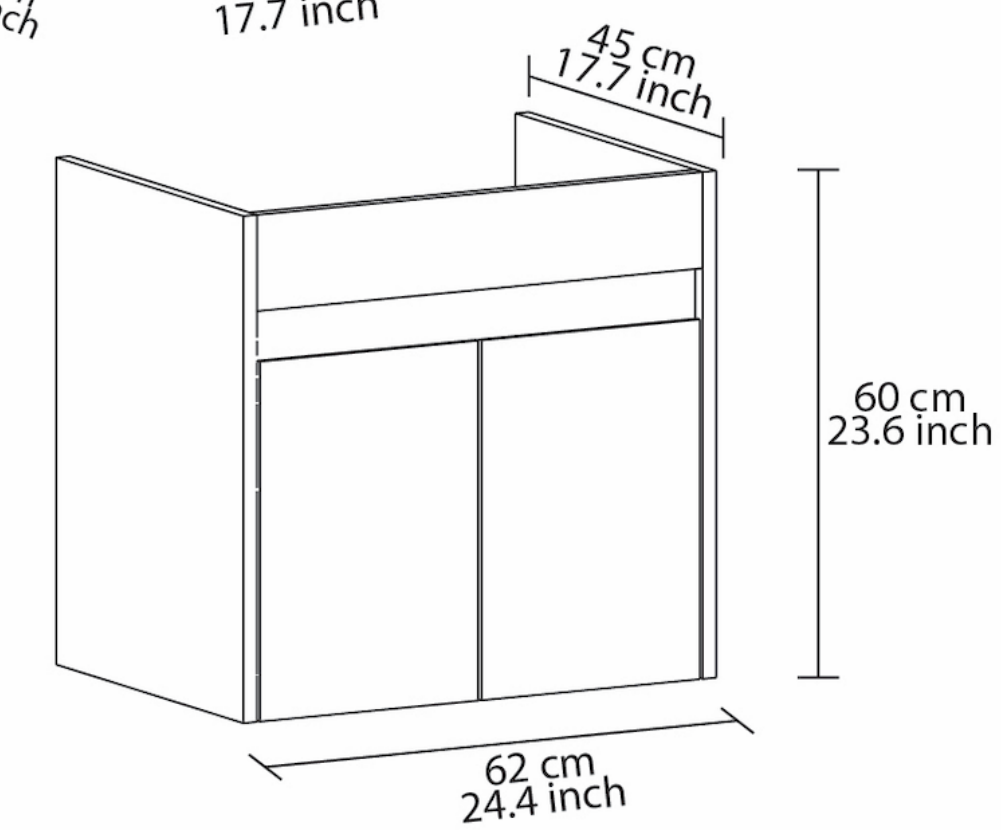

NEW

bathroom vanity

BTH-VIO25-01

VIONA