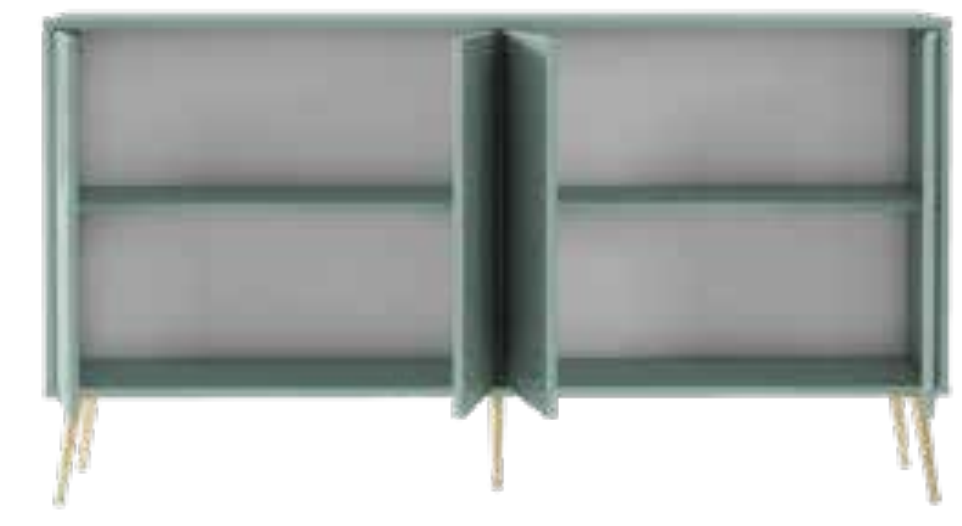

LUK63SB01

Color | Melisa

w 160 d 38 h 88 cm
w 63 d 15 h 34,6 inch

Max Weight Carried 80 kg | 180 lbs