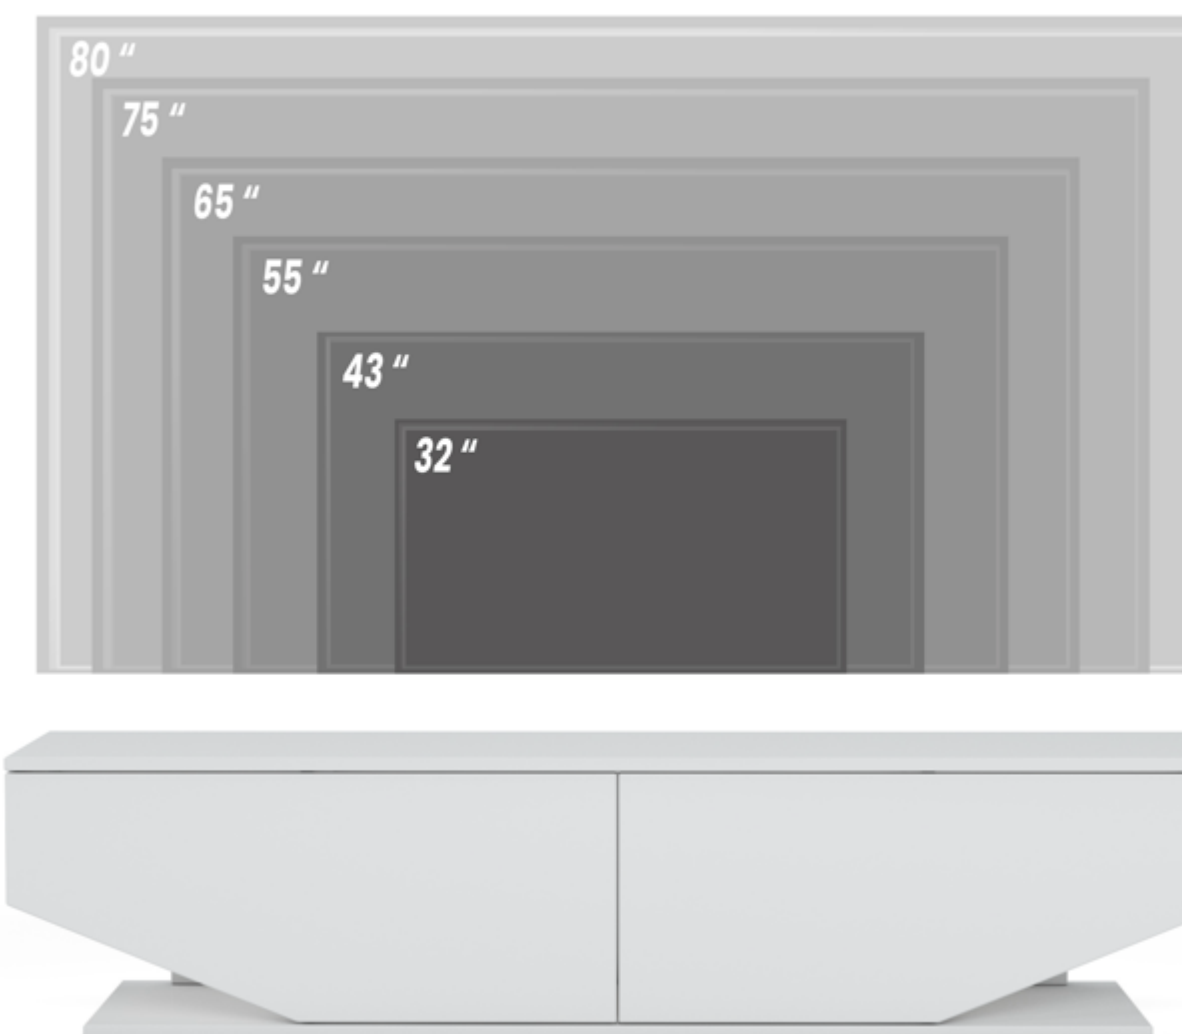

ARE63TS01

Color | High gloss white

w 160 d 32 h 37 cm
w 63 d 12,6 h 14,6 inch

Max Weight Carried 90 kg | 200 lbs