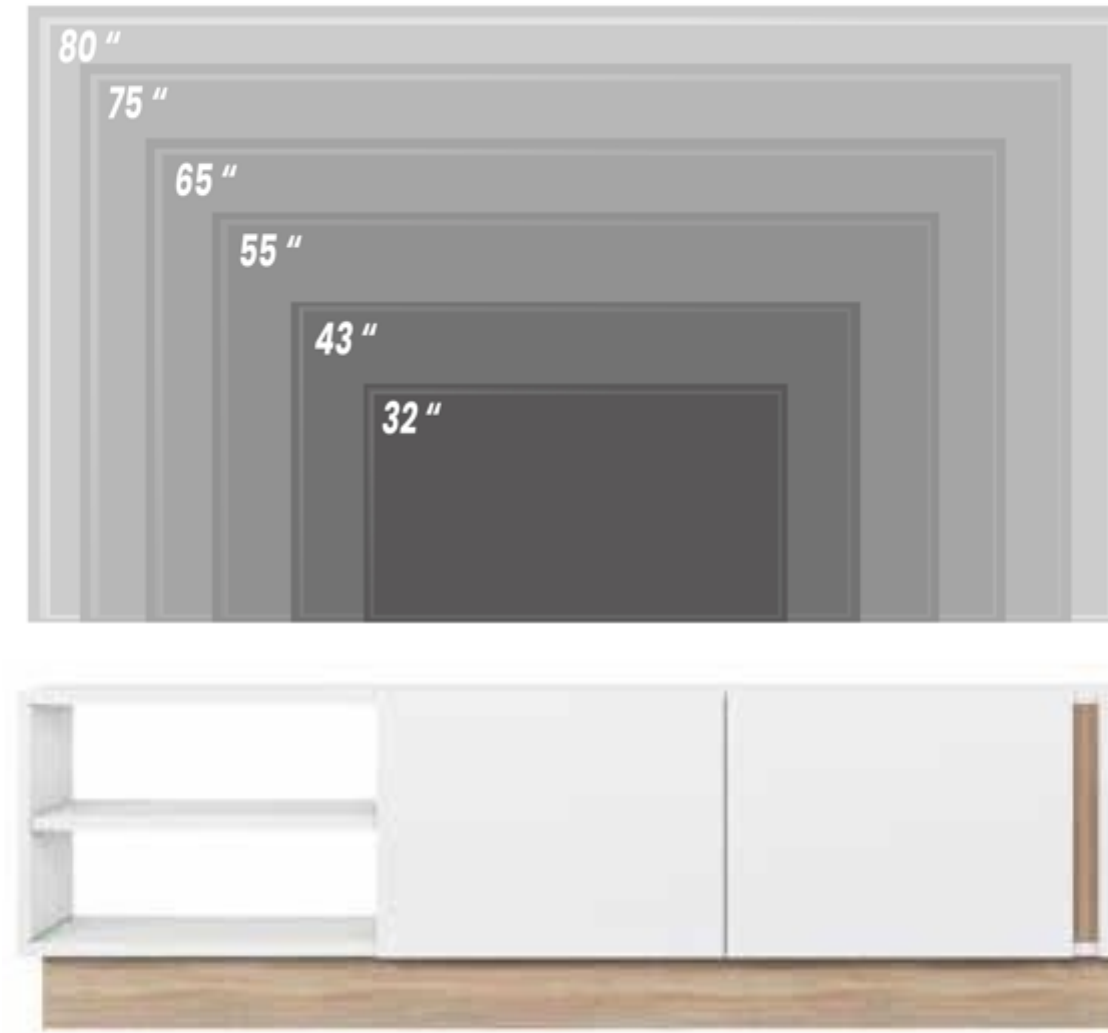

Color | Moonstone + Sepet

w	150	d	30	h	40	cm
w	59	d	12	h	15,7	inch

Max Weight Carried 80 kg | 180 lbs

*tv stand*

**CAM63TS01**

Color | High gloss white + Sonomo

w 160 d 35 h 45 cm  
w 63 d 13,8 h 17,7 inch

Max Weight Carried 90 kg | 200 lbs