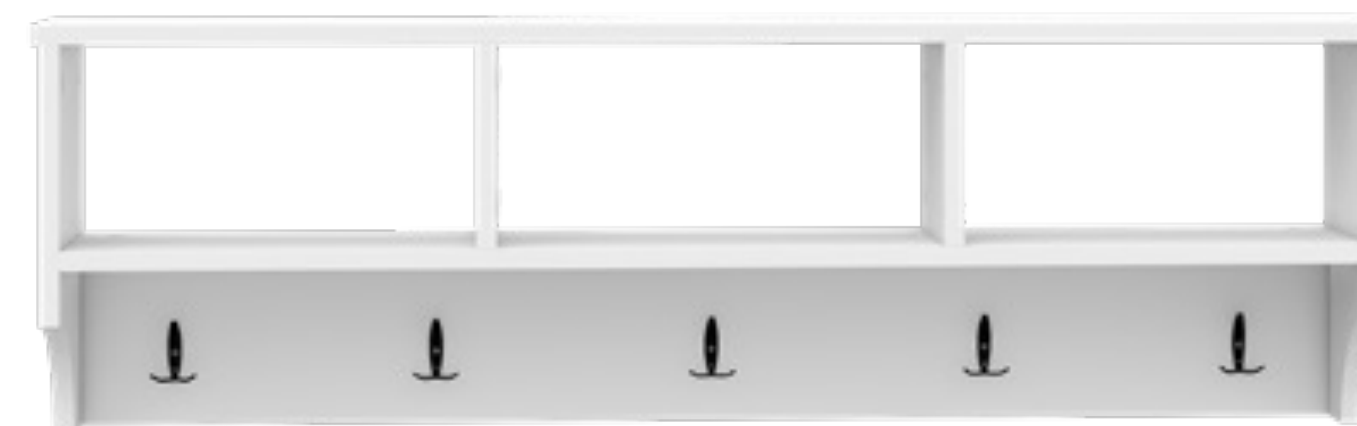

SAH47HN01

Color | High gloss white