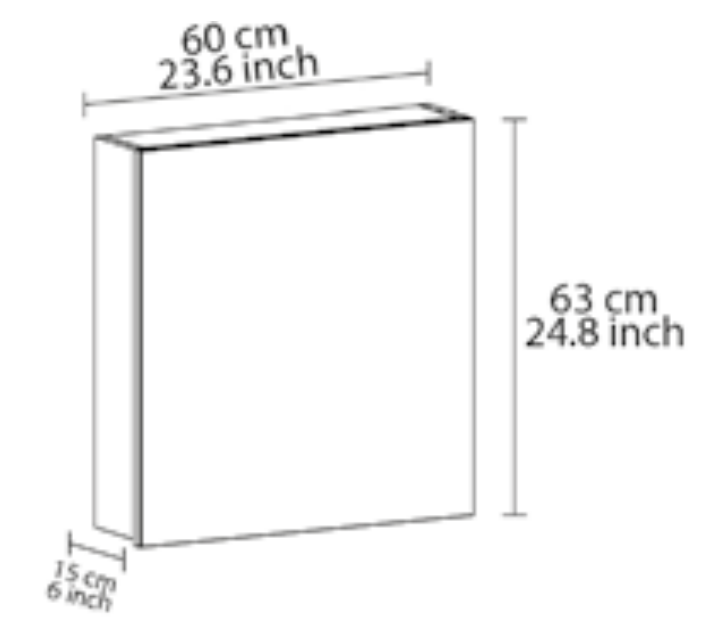

NEW

bathroom vanity

BTH-OMG23-01