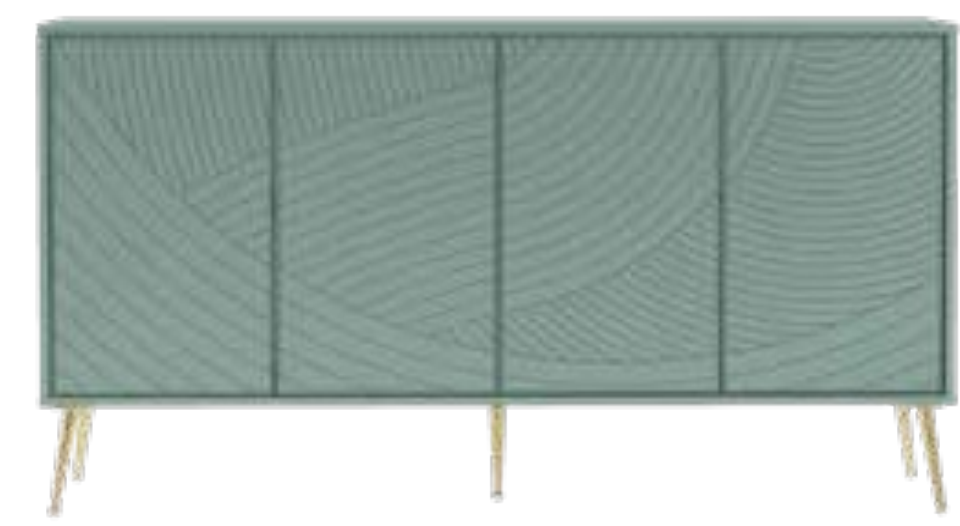

LUK63SB01

Color | Melisa

w 160 d 38 h 88 cm
w 63 d 15 h 34,6 inch

Max Weight Carried 80 kg | 180 lbs