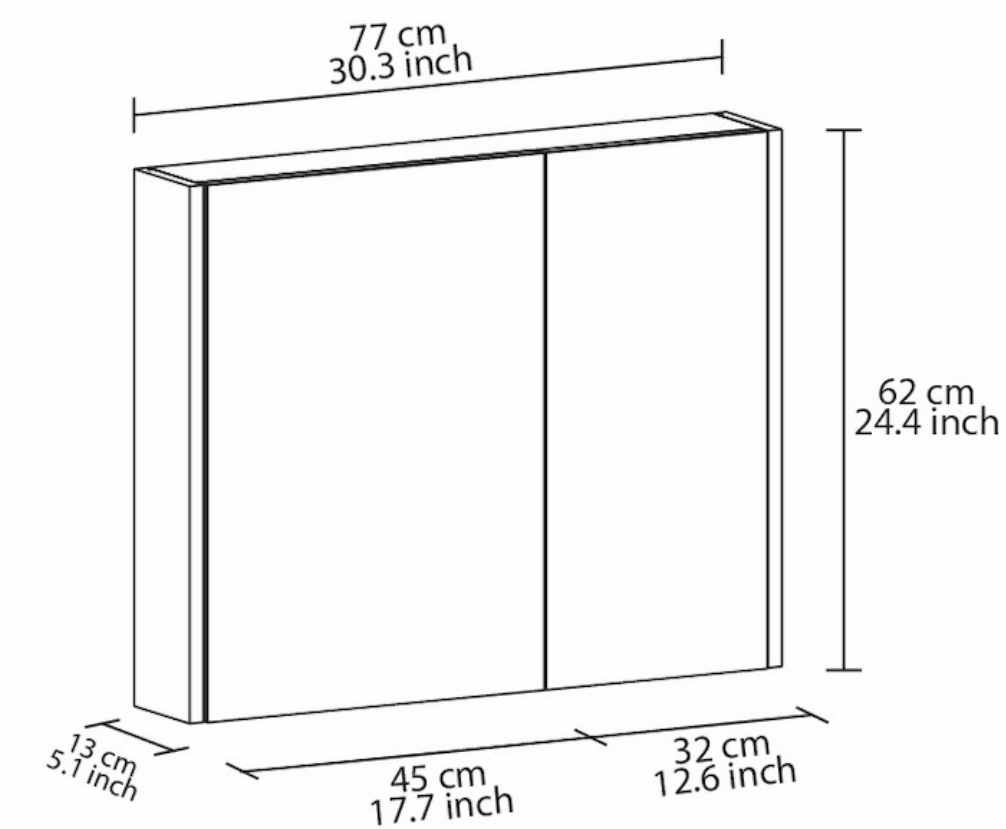

NEW

bathroom vanity

BTH-SOF32-01

SOFIA