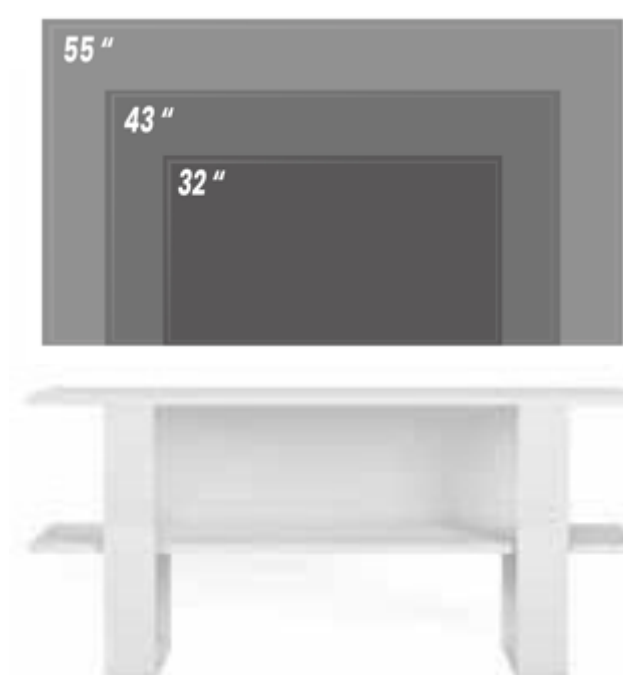

COL63TS01

Color | Black + Walnut

COL63TS02

Color | High gloss white + Black

w 160 d 35 h 52 cm  
w 63 d 14,0 h 20,0 inch

Max Weight Carried 90 kg | 200 lbs

tv stand

COR47TS01

Color | Oak

w 150	d 30	h 40	cm
w 59	d 10	h 15,7	inch

Max Weight Carried 90 kg | 200 lbs

**DORA**

*tv stand*

**DRE58TS01**

Color | High gloss white

**DRE58TS02**