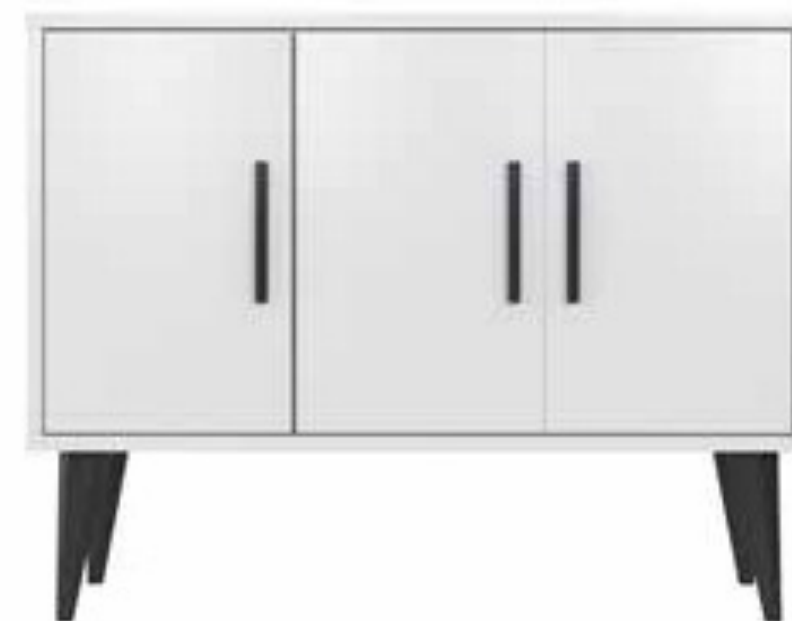

MNT35MPC01

Color | High gloss white