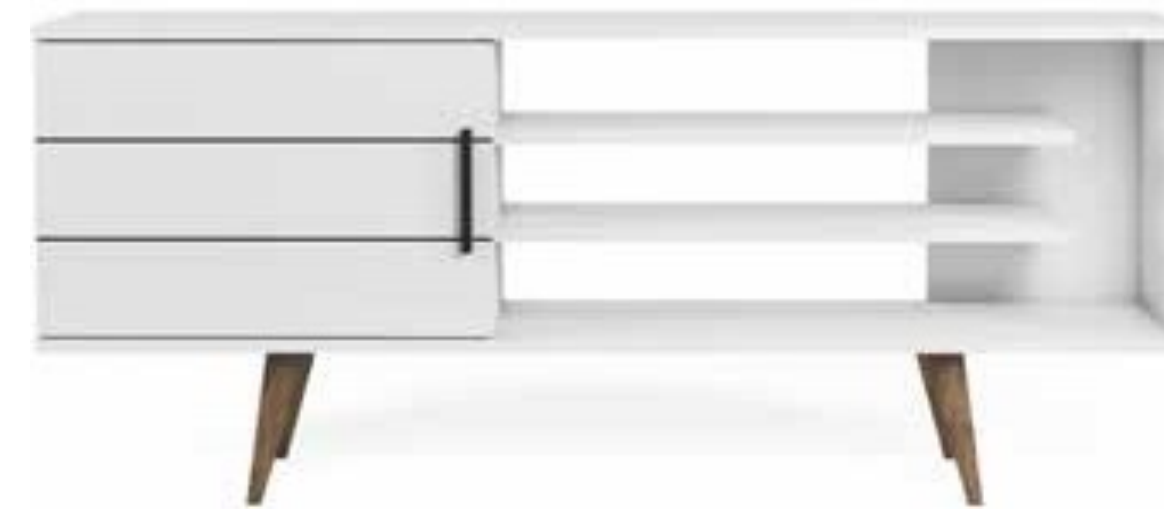

TER59TS01

Color | High gloss white

w 150 d 35 h 64 cm
w 59 d 13,8 h 25,2 inch

Max Weight Carried 70 kg | 150 lbs