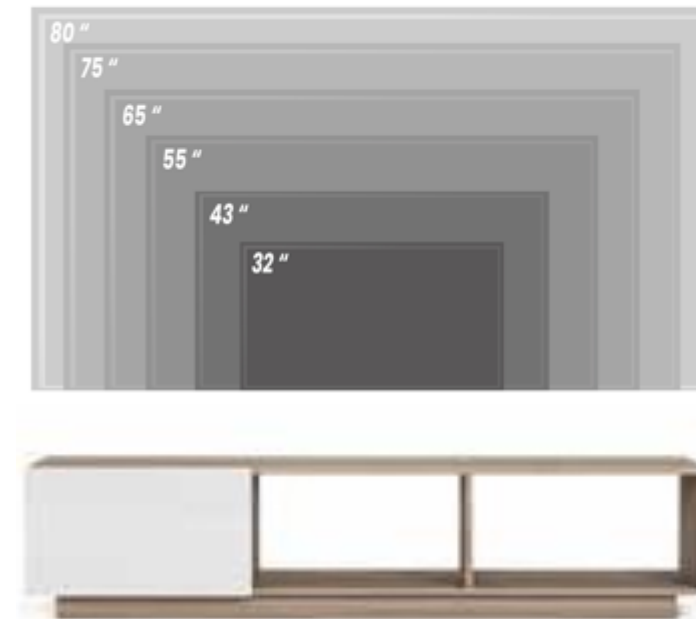

Color | Anthracite + Yunus

w 134	d 35	h 30	cm
w 52	d 13,8	h 12	inch

Max Weight Carried | 50 kg | 110 lbs

*tv stand*

**LEP71TS01**  
Color | High gloss white + Alize

**LEP71TS02**  
Color | High gloss white

**LEP71TS03**  
Color | High gloss white +  
Marble pattern

w	180	d	35	h	42	cm
w	70,8	d	14	h	16,5	inch

Max Weight Carried 90 kg | 200 lbs

*floating tv stand*

LUC47FTS01

Color | High gloss white

LUC47FTS02

Color | Black