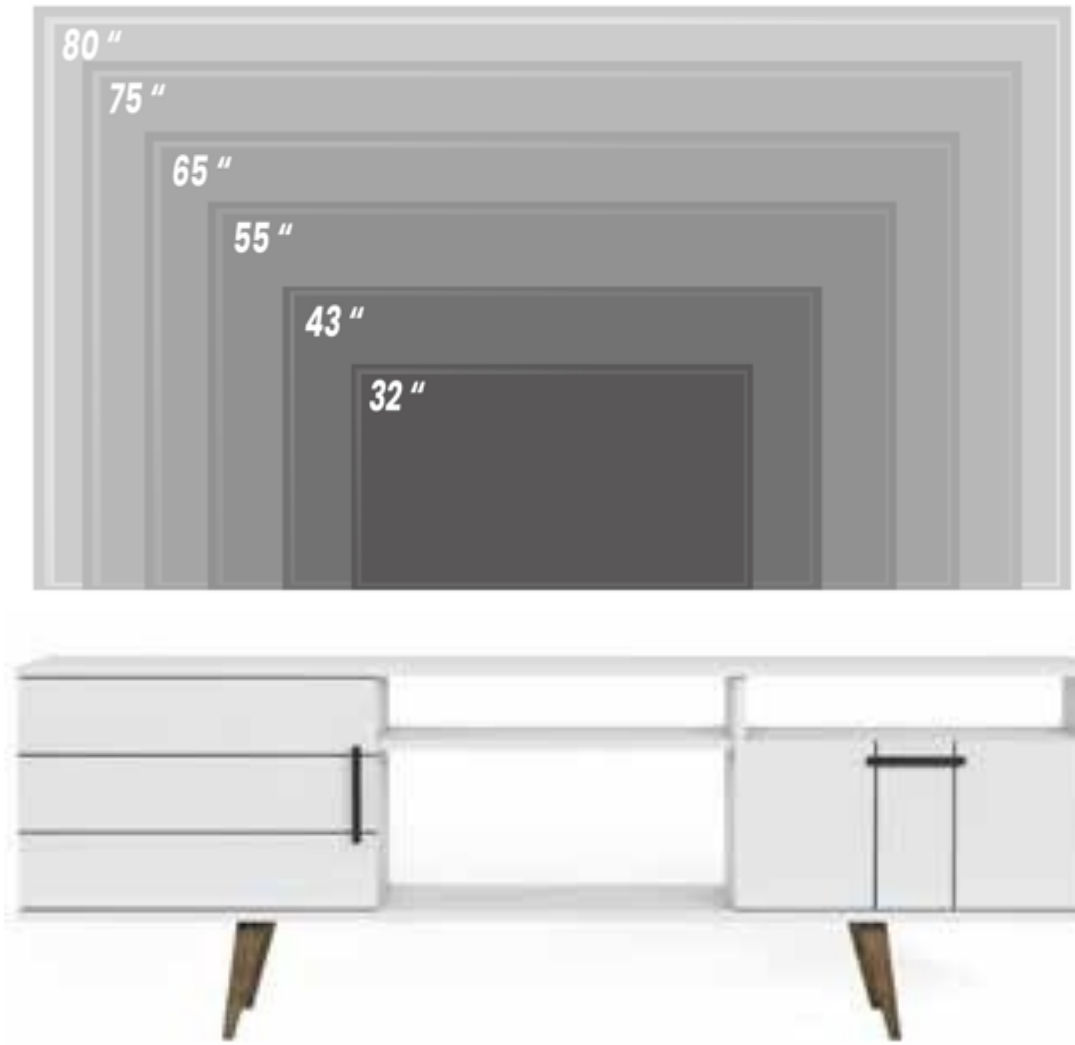

Max Weight Carried 70 kg | 155 lbs

*tv stand*

TER59TS01

Color | High gloss white

w 150 d 35 h 64 cm  
w 59 d 13,8 h 25,2 inch

Max Weight Carried 70 kg | 150 lbs

tv stand

TER71TS01