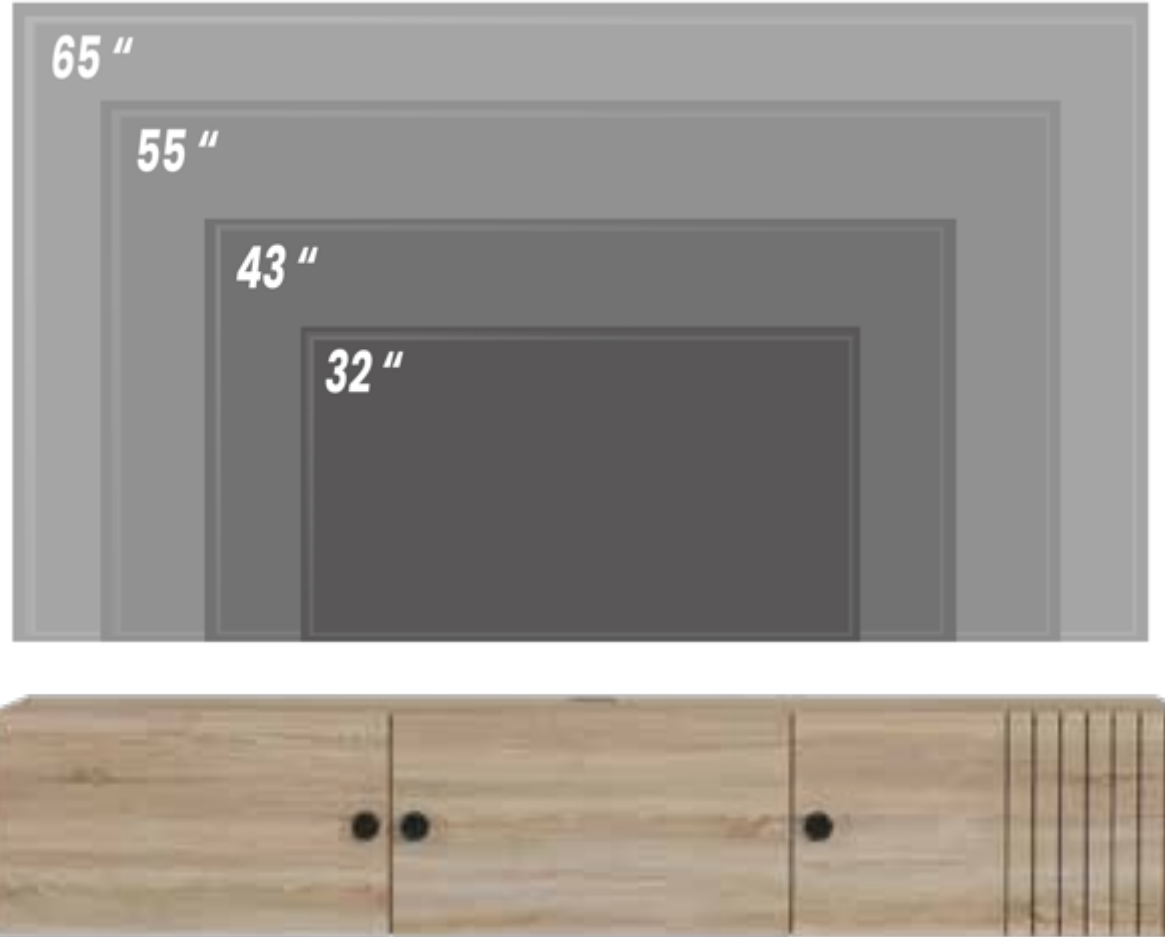

LEO59FTS01

Color | Sonomo

LEO59FTS02

Color | High gloss white

w	150	d	32	h	28	cm
w	60	d	12	h	11	inch

Max Weight Carried 50 kg | 110 lbs