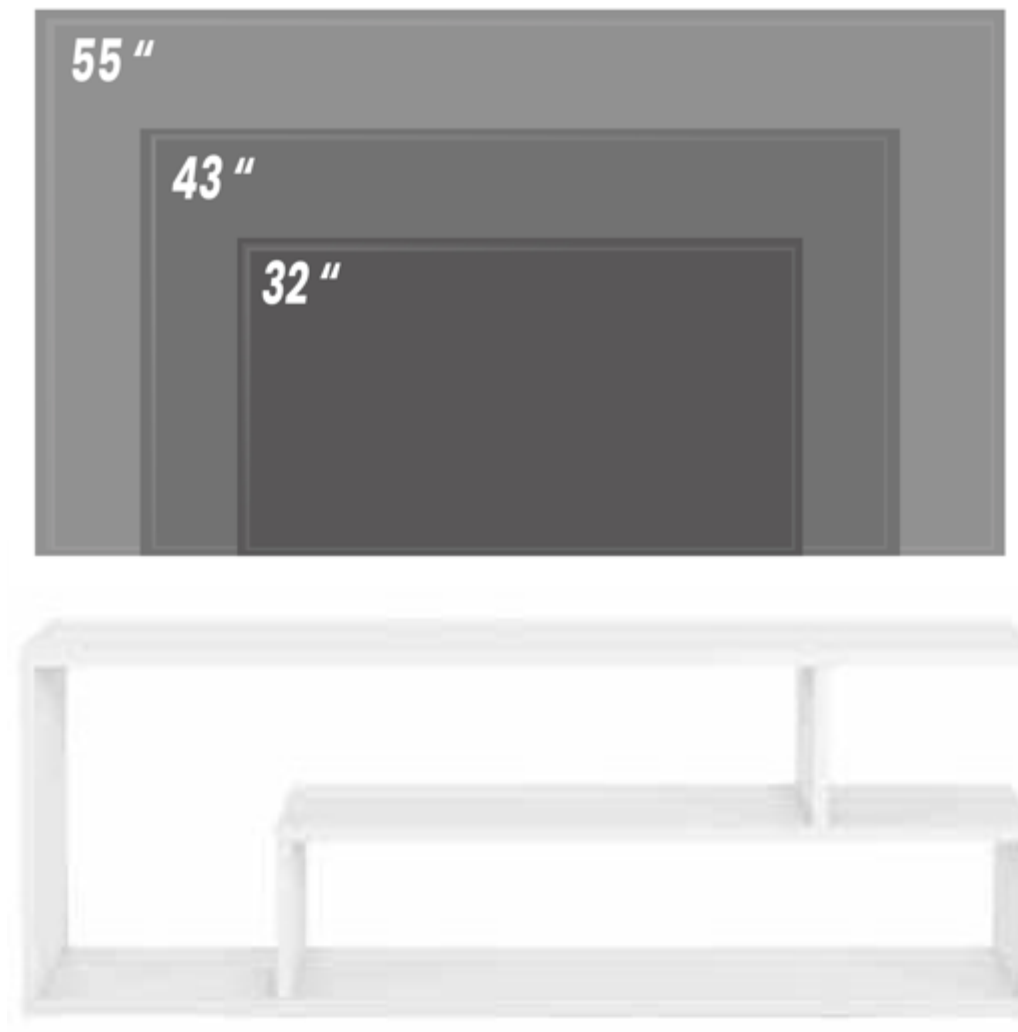

PRA47TS01

Color | High gloss white

PRA47TS02

Color | Anthracite + Walnut

w 120 d 35 h 50 cm  
w 47,2 d 13,8 h 19,6 inch

Max Weight Carried 70 kg | 150 lbs

**NEW**

tv stand