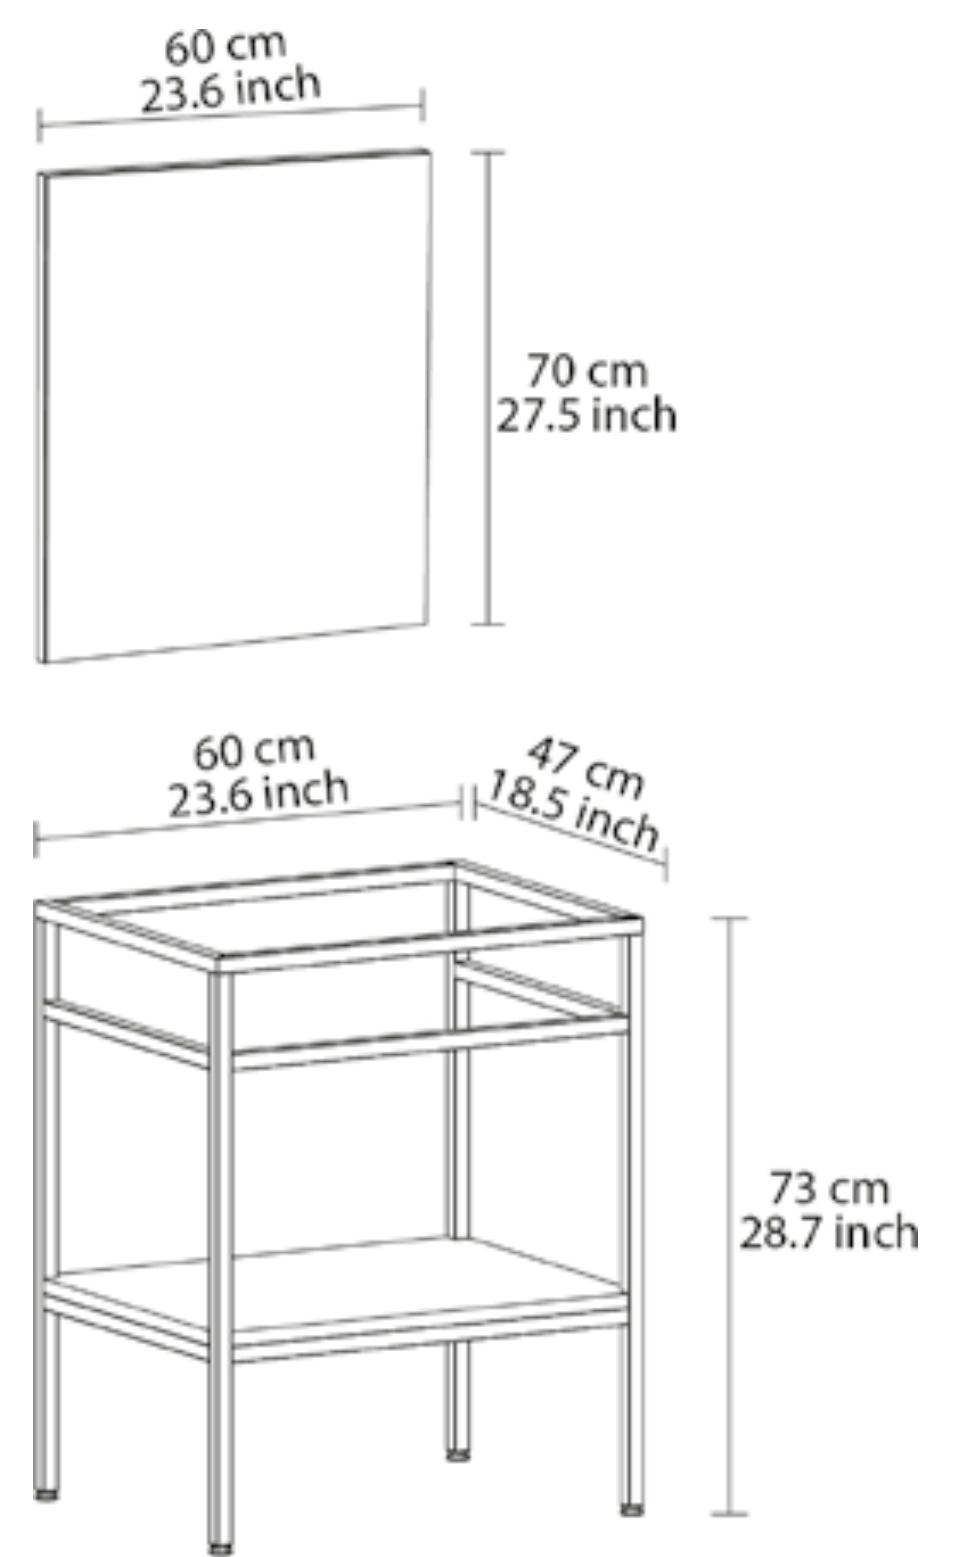

NEW

bathroom vanity

BTH-BLK23-01

BLACK