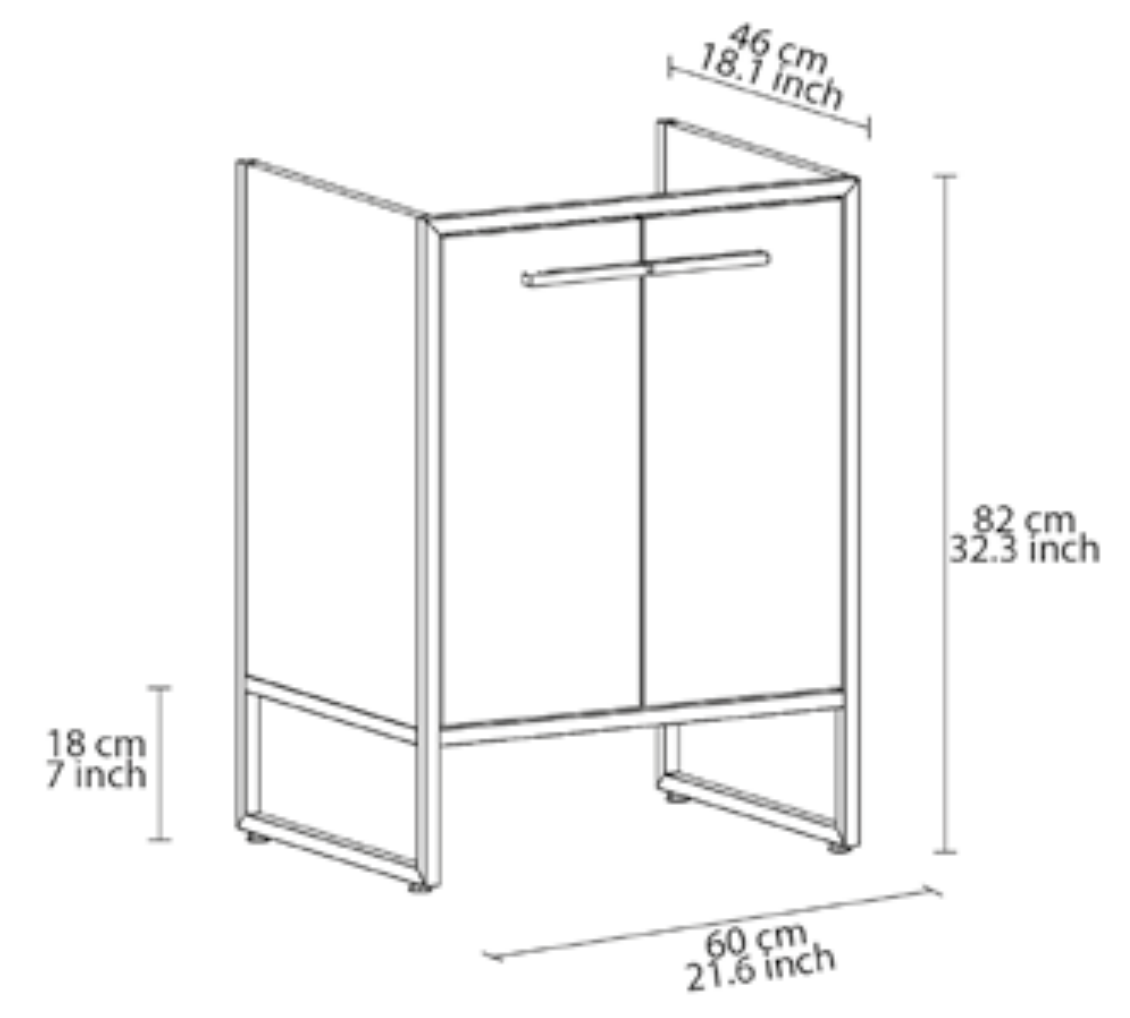

NEW

bathroom vanity

TRIO