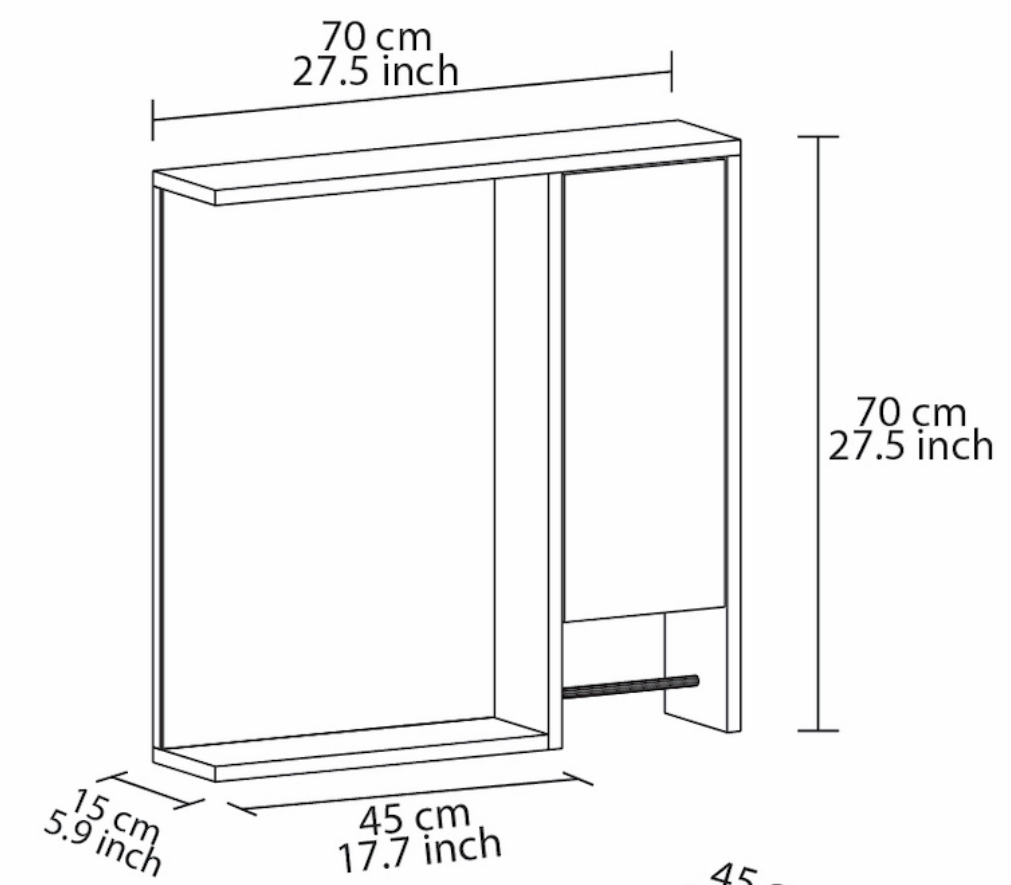

NEW

bathroom vanity

BTH-VIO25-01

VIONA