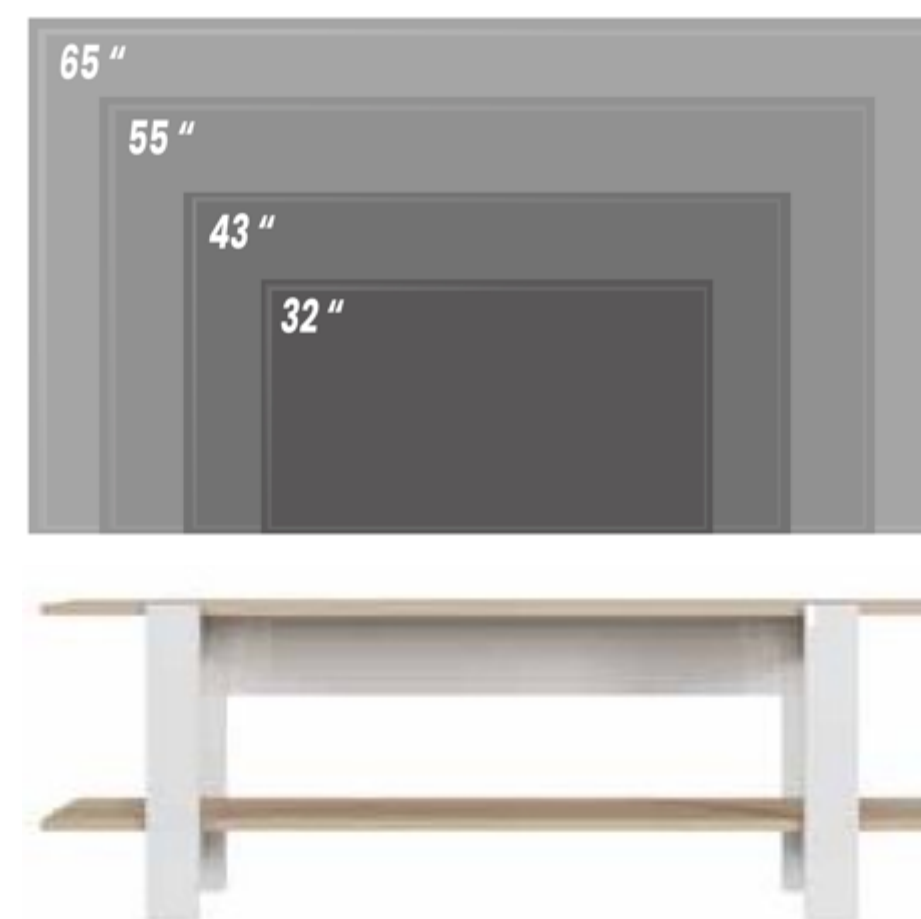

VNZ59TS01

Color | High gloss white + Sonomo