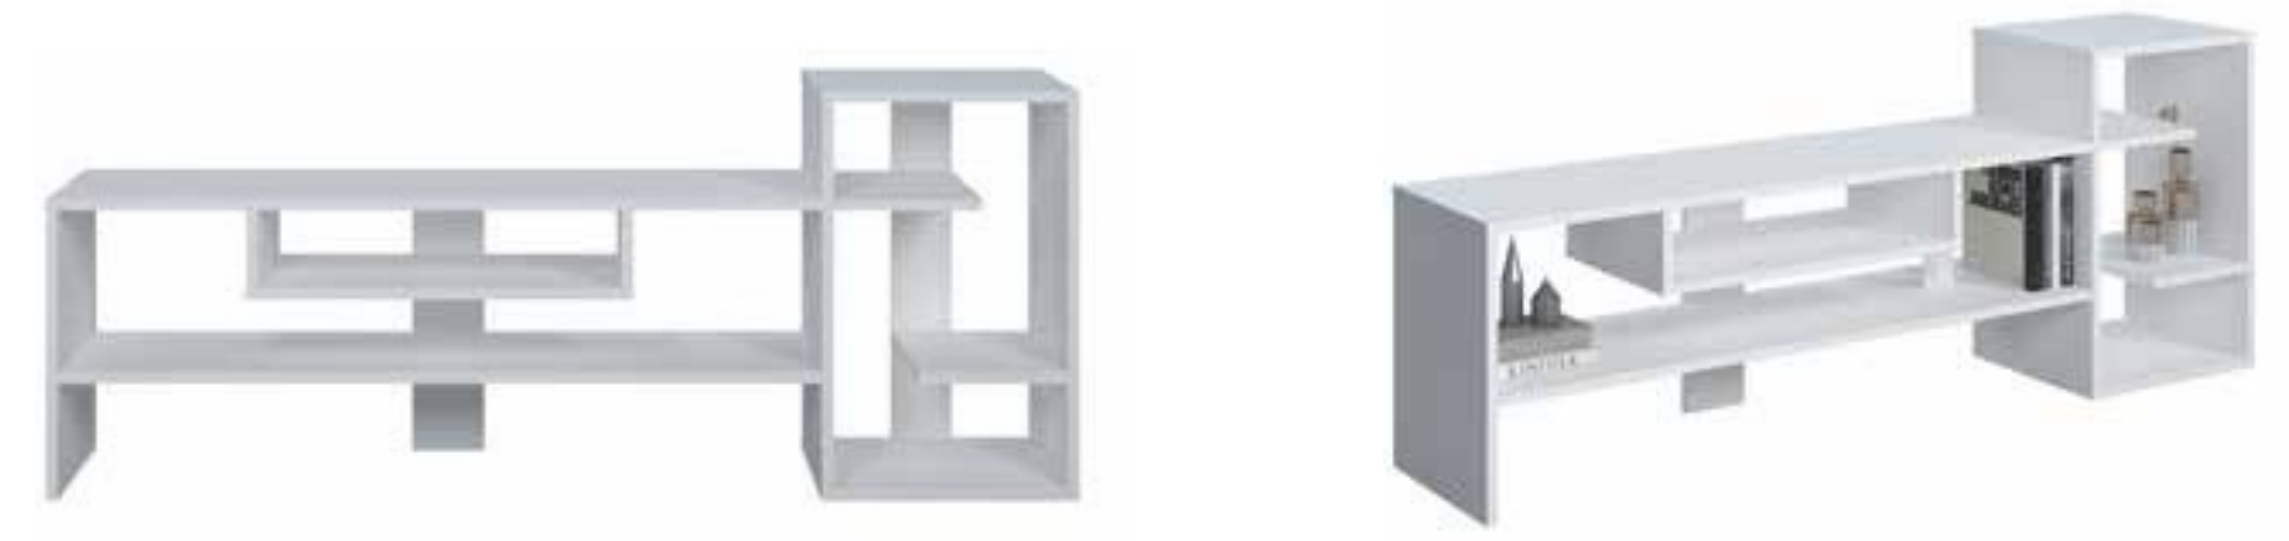

GUL63TS01

Color | High gloss white

w 162 d 35 h 64 cm
w 63,8 d 14 h 25,2 inch

Max Weight Carried 70 kg | 150 lbs