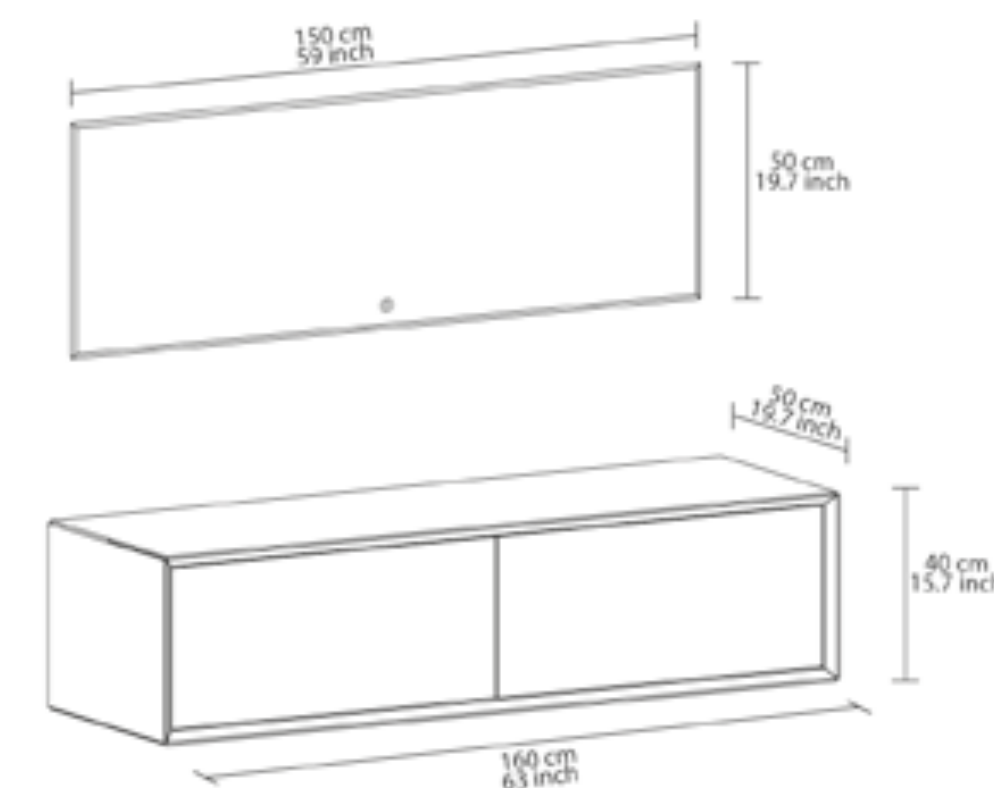

NEW

bathroom vanity

01.152.01.06.109686