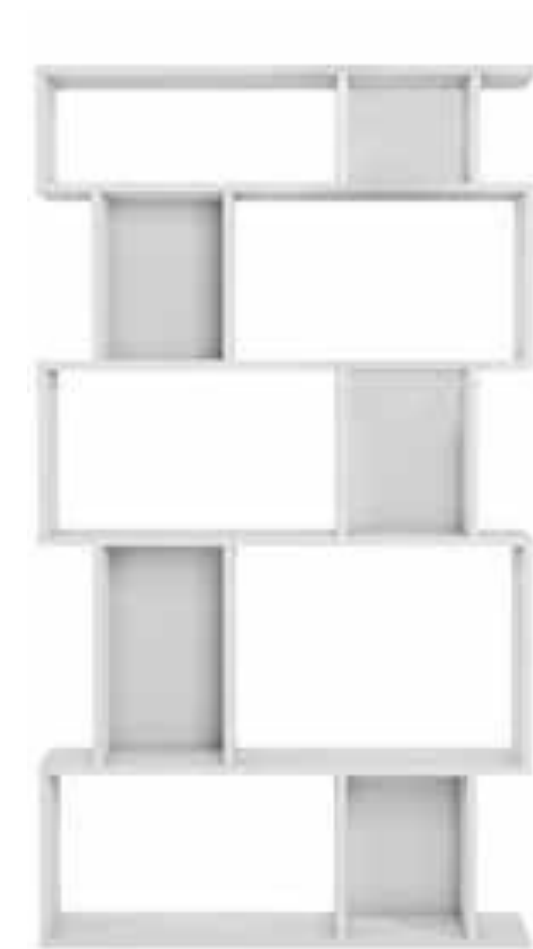

PRA35BC01

Color | High gloss white