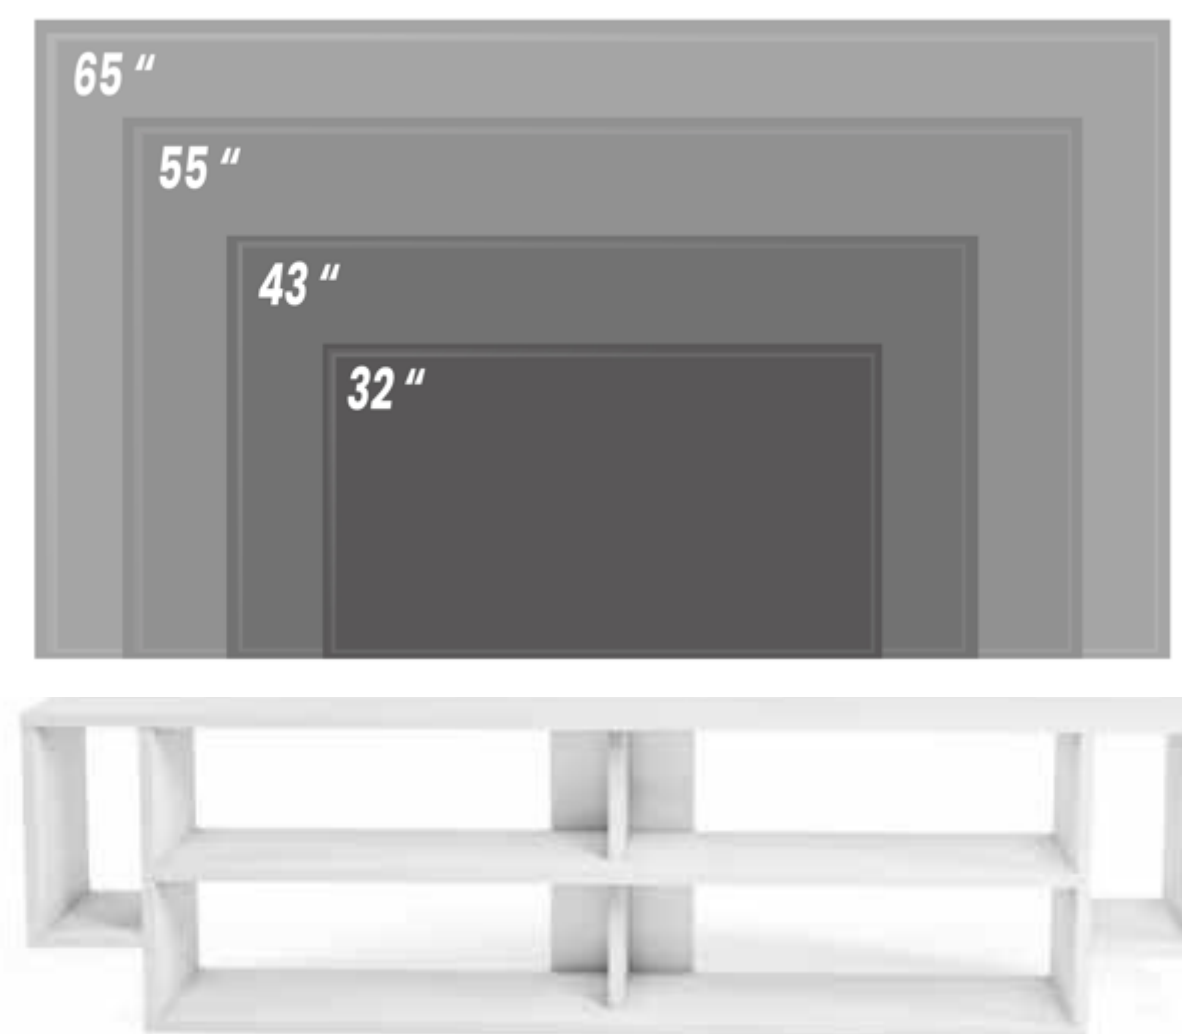

MAR59TS01

Color | High gloss white

w 150 d 30 h 42 cm
w 59 d 11,8 h 16,5 inch

Max Weight Carried 80 kg | 180 lbs