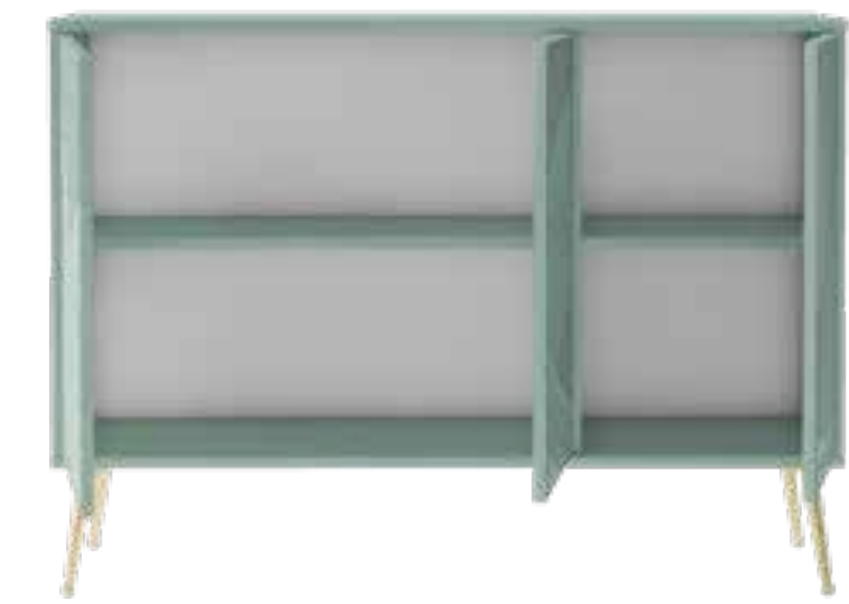

Max Weight Carried 80 kg | 180 lbs

**NEW**

*sideboard*

LUK47SB01

Color | Melisa

w 120 d 38 h 88 cm  
w 47,4 d 15 h 34,6 inch

Max Weight Carried 60 kg | 130 lbs

**LUKE**