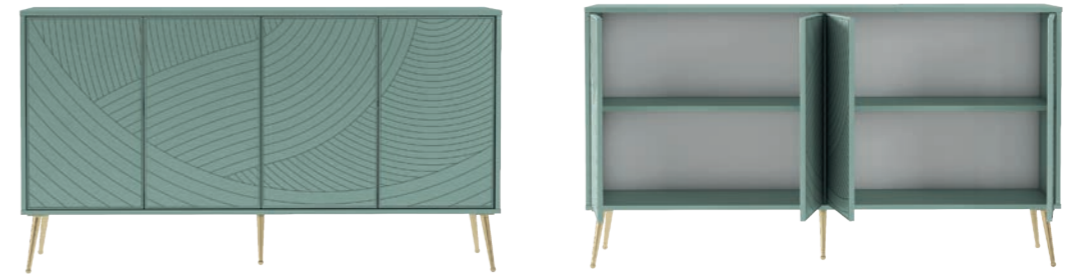

LUK47SB01

Color | Melisa

w 120 d 38 h 88 cm

Max Weight Carried 60 kg | 130 lbs

w 47,4 d 15 h 34,6 inch

console

LUK63SB01

Color | Melisa