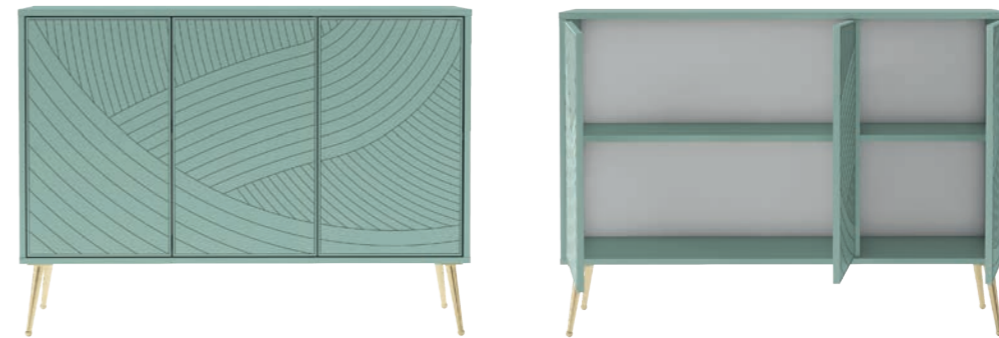

TUR33CD01

Color | High gloss white

TUR33CD02

Color | Black

w	89	d	45	h	27	cm
w	35	d	17,7	h	10,6	inch

Max Weight Carried | kg | lbs

STUDEBOARDS

console