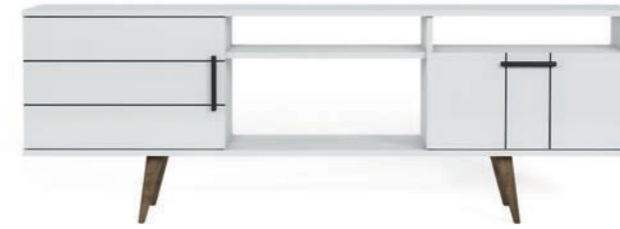

TER71TS01

Color | High gloss white

w 180 d 35 h 63 cm

Max Weight Carried 90 kg | 200 lbs

w 71 d 14 h 25 inch