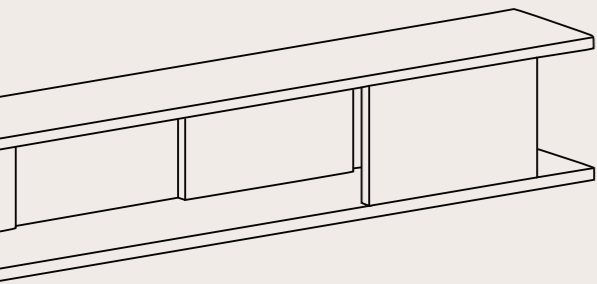

INNOVATION WITH EXPERT STAFF!

The processes starting with R&D turn into products through expert staff. Our manufacturing site is the most innovative and modern furniture factory in Europe at international quality, design and manufacturing standards.

WE OFFER OUR DESIGNS TO THE WORLD.

Our operations are beyond the country's borders with exports to 8 countries in 3 continents. Taking advantage of exporting worldwide, we interact with many different cultures and reflect the inspiration we gain from them to our designs. We feed our creativity taking different characteristics from each culture into our organization.

Deliveries in the USA from a warehouse of 30,000 m².

Deliveries in Europe and the UK from a warehouse of 15,000 m².