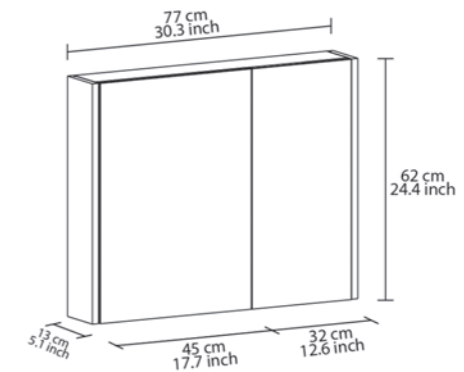

bathroom vanity

BTH-SOF32-01