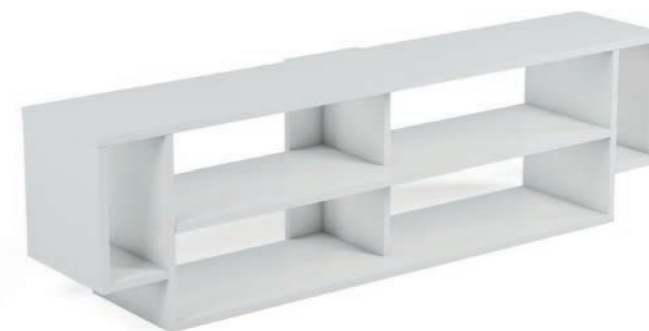

MAR59TS01

Color | High gloss white

w 150 d 30 h 42 cm

Max Weight Carried 80 kg | 180 lbs

w 59 d 11,8 h 16,5 inch