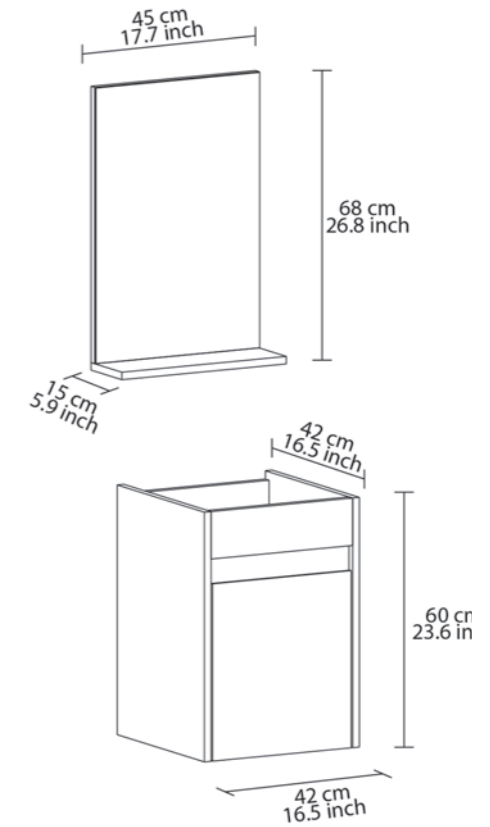

BTH-RTR17-01