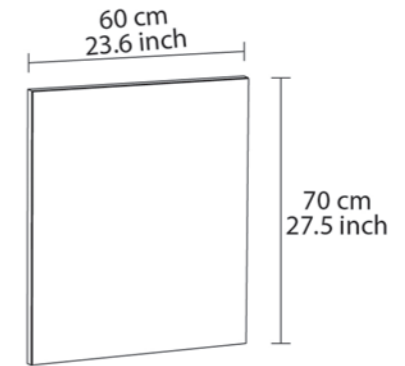

RHO29SC03
Color | White + Sepet

w 75 d 27 h 107 cm
w 29,5 d 10,6 h 42 inch

Max Weight Carried 15 kg | 33 lbs

BATH-
ROOM
VANITIES

bathroom vanity

BTH-BLK23-01

bathroom vanity

BTH-KLL28-01