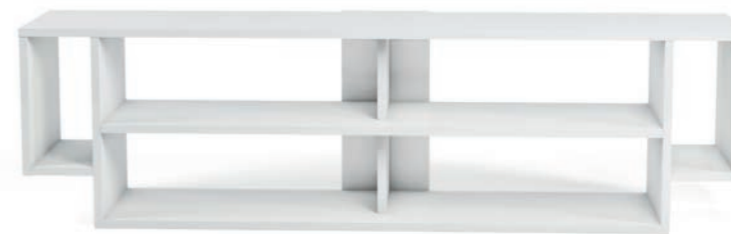

MAR59TS01

Color | High gloss white

w 150 d 30 h 42 cm

Max Weight Carried 80 kg | 180 lbs

w 59 d 11,8 h 16,5 inch