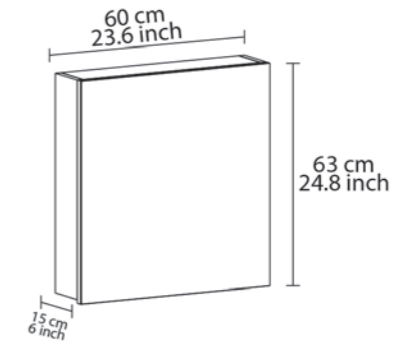

bathroom vanity

BTH-OMG23-01