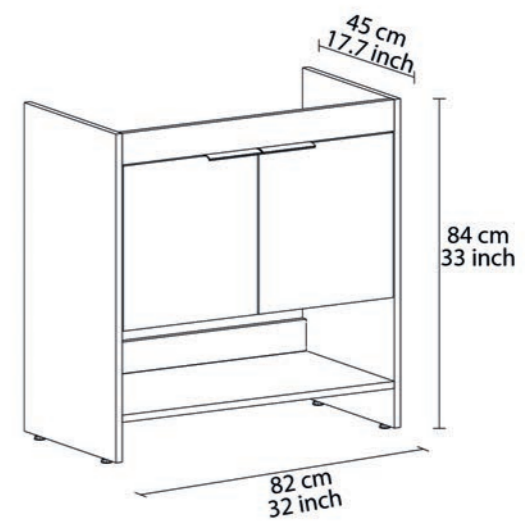

bathroom vanity

BTH-VOG32-02