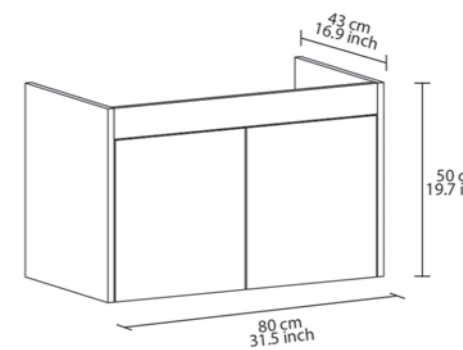

bathroom vanity

BTH-SOF32-01