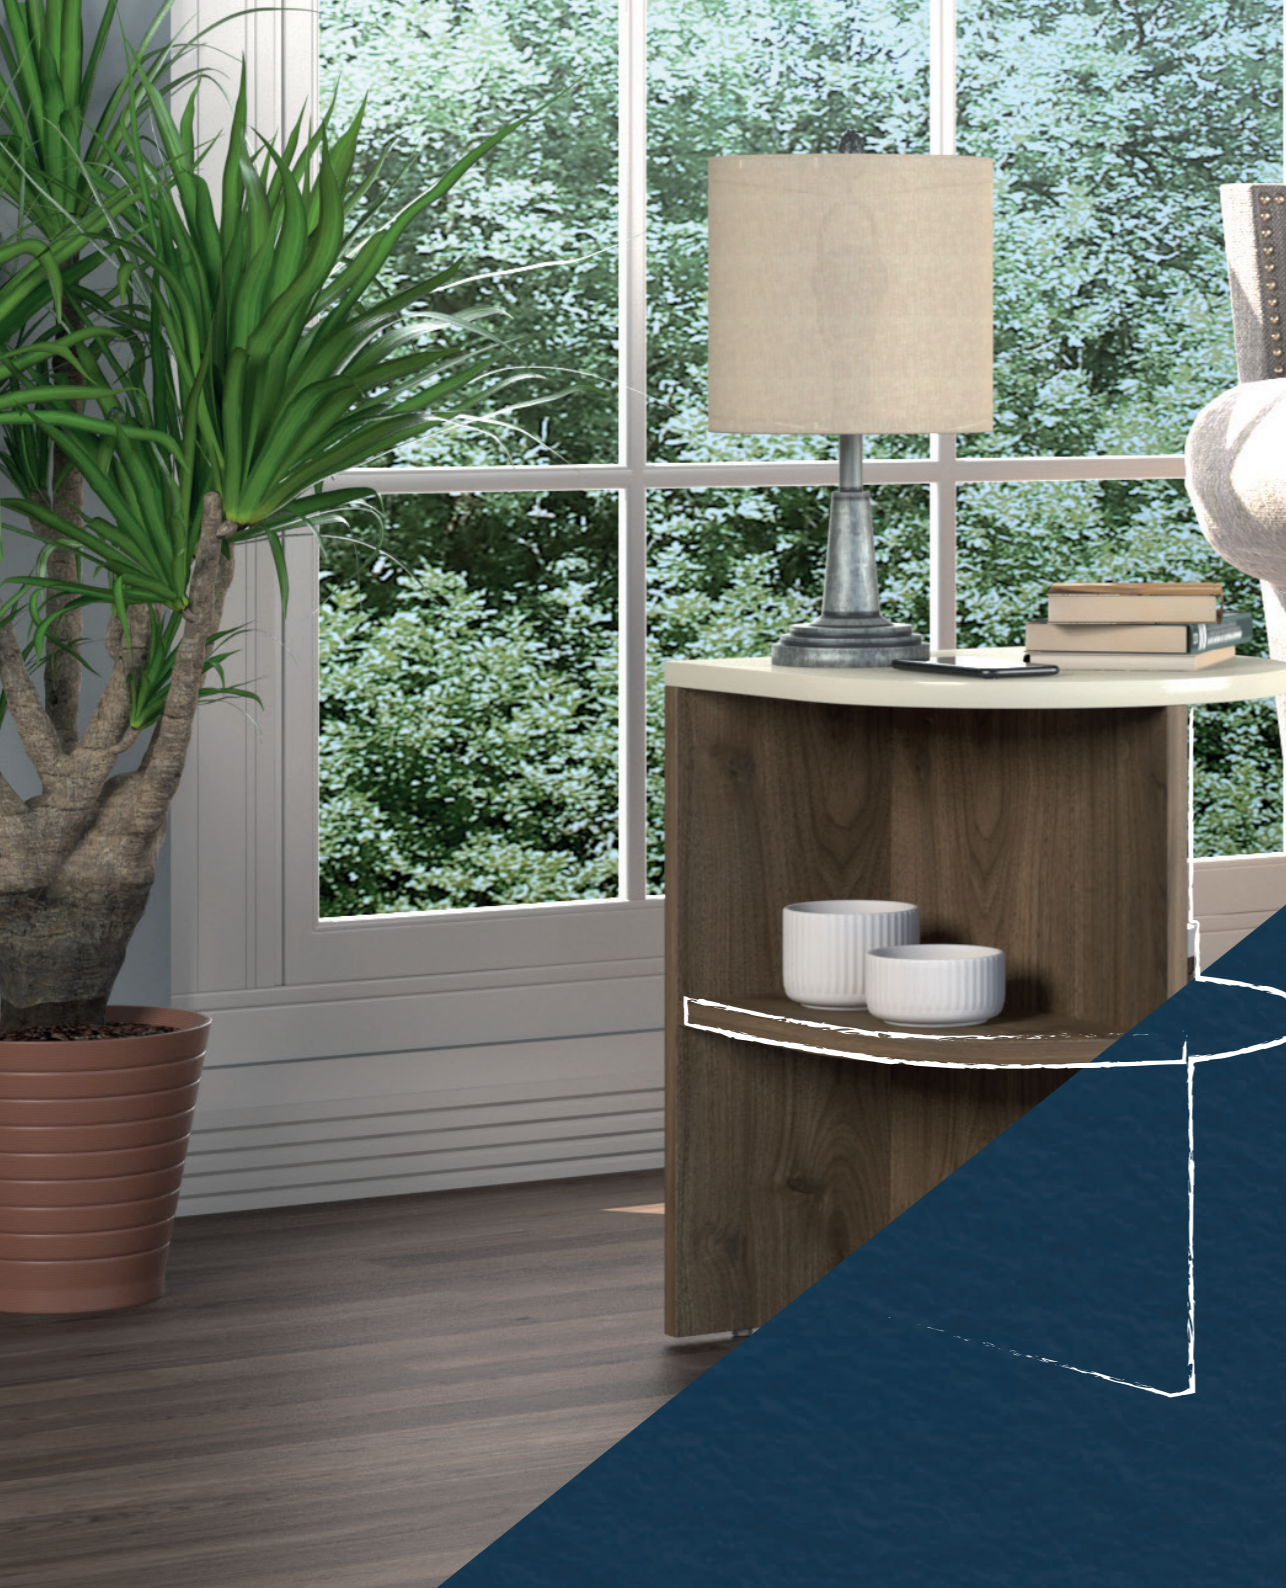

STIDIE TTABILES